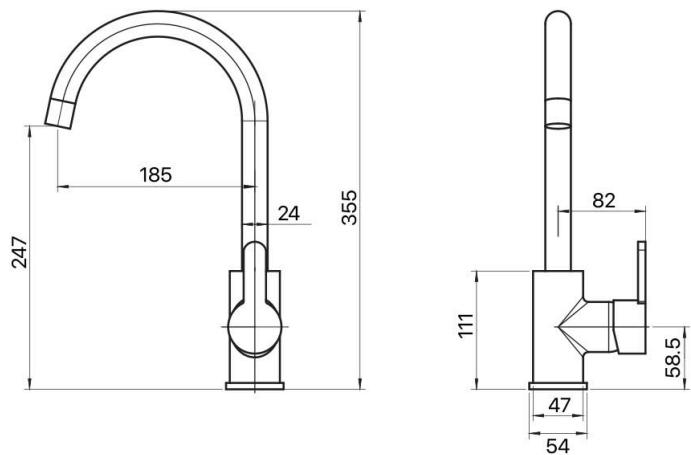

MIXX

tapware & accessories

MAGNOLIA COLLECTION

Item Code: 11SL056CL

Finish: Chrome

WELS Reg. No: T38447

Cartridge: 40mm Ceramic
Disc Cartridge

Pressure Rating: 1500kPa

Operating Temp: 1-80°C

Tails: European SOFTPEX

Corrosion Resistant Tails

Material: Brass

MAGNOLIA GOOSENECK SINK MIXER

A BRAND BY
BRASSHARDS
— GROUP —

www.mixxtapware.com.au | info@mixxtapware.com.au | 1800 657 697