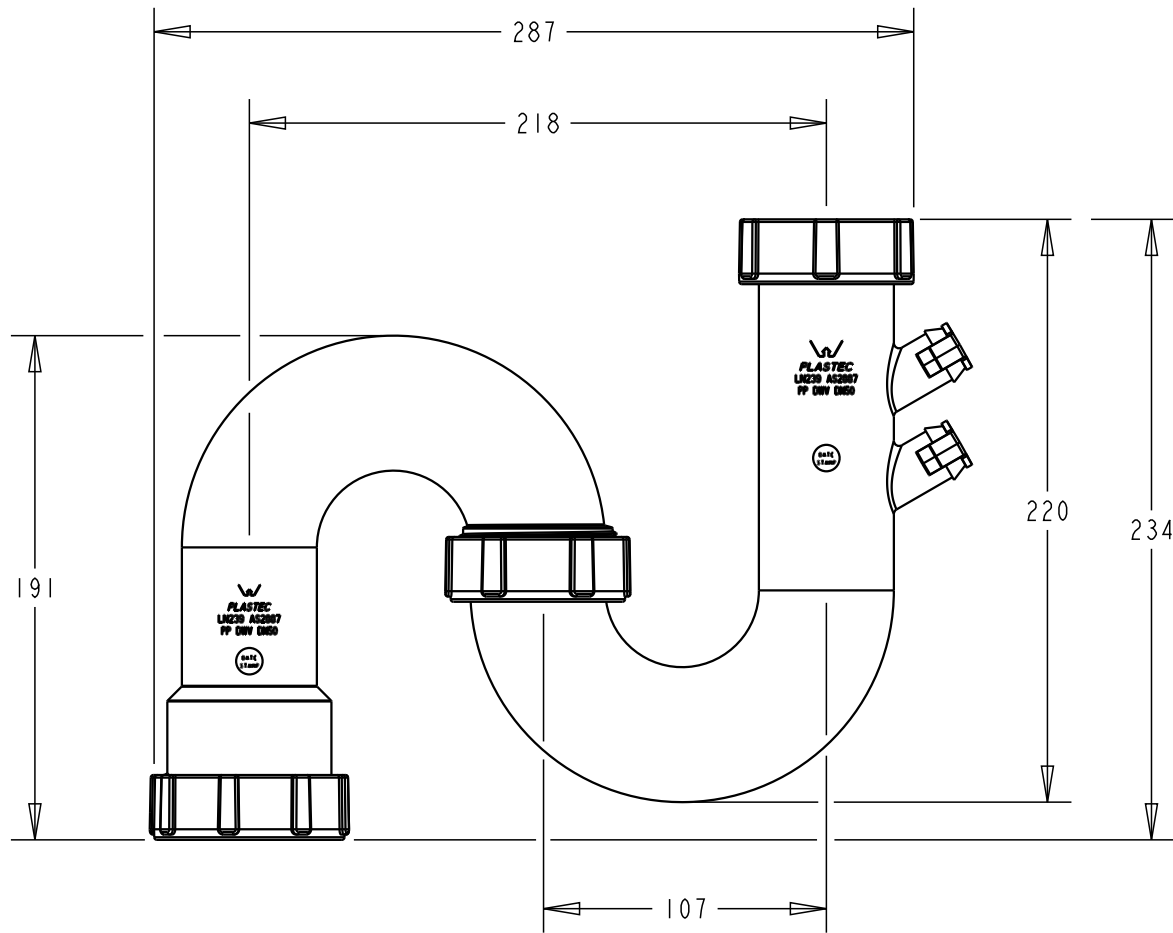

**PLASTEC**  
INNOVATIVE PLUMBING SOLUTIONS

2-4 Enterprise Street  
Caloundra QLD 4551 Australia

[www.plastec.com.au](http://www.plastec.com.au)

Tel: 61 7 5413 4444  
Fax: 61 7 5491 8918

19825

**PLASTEC**  
INNOVATIVE PLUMBING SOLUTIONS