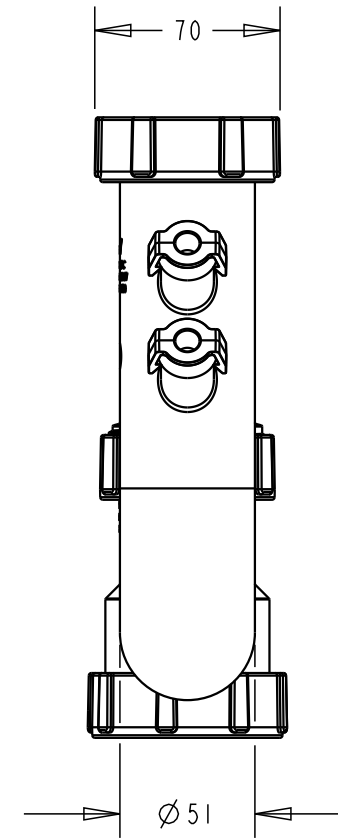

**PLASTEC**  
INNOVATIVE PLUMBING SOLUTIONS

2-4 Enterprise Street  
Caloundra QLD 4551 Australia

[www.plastec.com.au](http://www.plastec.com.au)

Tel: 61 7 5413 4444  
Fax: 61 7 5491 8918

19825

**PLASTEC**  
INNOVATIVE PLUMBING SOLUTIONS