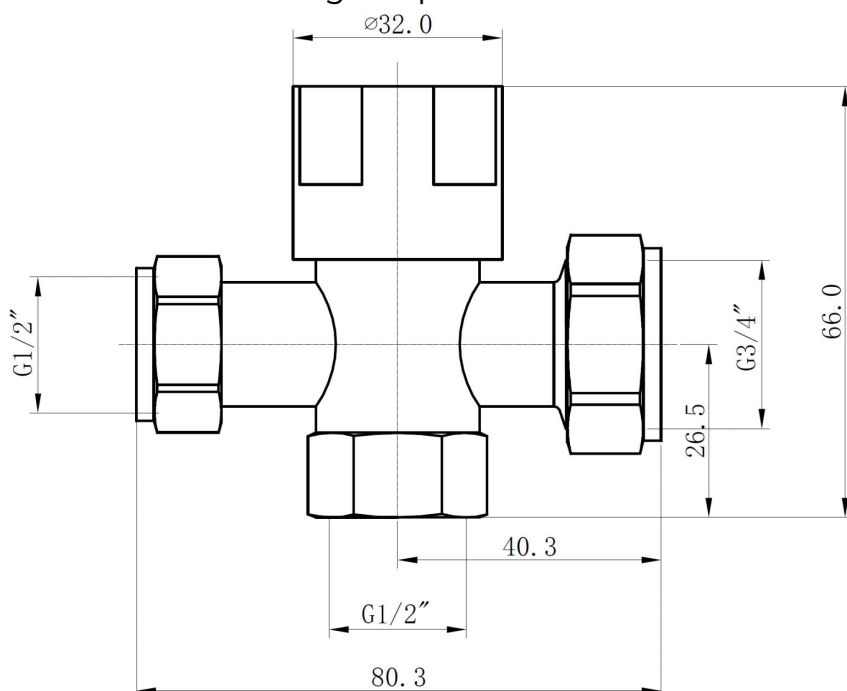

Specifications

Recommended operating pressure: 150 - 500kPa

Maximum pressure rating: 1200kPa

Maximum working temperature: 80°C

WaterMark

AS/NZS 3718:2005

WMK26632